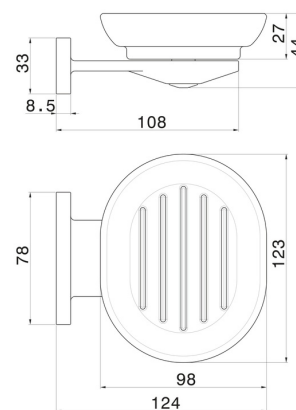

ROUND ACCESSORIES

67200.M0.072

Wall-mounted soap dish. White ceramic - finish Copper Satin

FEATURES

Material	Ceramic
Installation	Wall mounted

TECHNICAL DRAWING

ROUND ACCESSORIES

67200.M0.072

Wall-mounted soap dish. White ceramic - finish Copper Satin

AVAILABLE FINISHES

M0.072

Copper Satin

01.014

finish Matt White

01.093

finish Matt Black