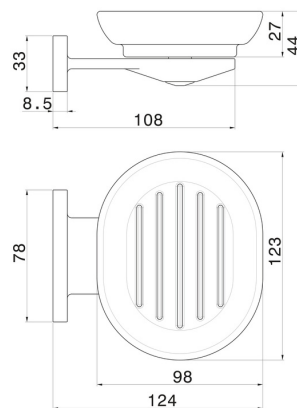

## 67200.M0.075

Wall-mounted soap dish. White ceramic - finish Copper Glossy

### TECHNICAL DRAWING

---

## ROUND ACCESSORIES

**67200.M0.075**

Wall-mounted soap dish. White ceramic - finish Copper Glossy