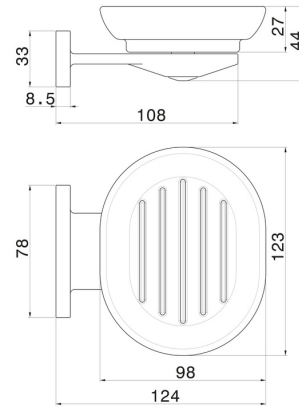

ROUND ACCESSORIES

67200.M0.077

Wall-mounted soap dish. White ceramic - finish Carbon Satin

Carbon Satin

FEATURES

Material	Ceramic
Installation	Wall mounted

TECHNICAL DRAWING

AR Preview
try it in your home

More Details
on our [website](#)

ROUND ACCESSORIES

67200.M0.077

Wall-mounted soap dish. White ceramic - finish Carbon Satin

AVAILABLE FINISHES

M0.077

Carbon Satin

01.014