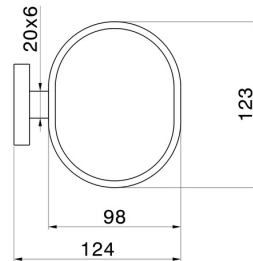

X-STEEL ACCESSORIES

73200X.50.050

Wall-mounted soap dish. White ceramic - finish Stainless Steel

Stainless Steel

FEATURES

Material
Installation

Resin
Wall mounted

TECHNICAL DRAWING

AR Preview
try it in your home

More Details
on our [website](#)

X-STEEL ACCESSORIES

73200X.50.050

Wall-mounted soap dish. White ceramic - finish Stainless Steel

AVAILABLE FINISHES

50.050

Stainless Steel