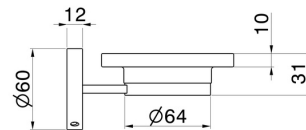

X-STEEL ACCESSORIES

73200X.50.050

Wall-mounted soap dish. White ceramic - finish Stainless Steel

Stainless Steel

FEATURES

Material
Installation

Resin
Wall mounted

TECHNICAL DRAWING