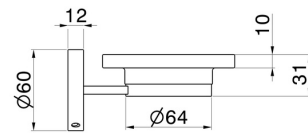

Wall mounted

TECHNICAL DRAWING

X-STEEL ACCESSORIES

73200X.59.064

Wall-mounted soap dish. White ceramic - finish PVD Brushed Gun Metal

AVAILABLE FINISHES

59.064

PVD Brushed Gun Metal