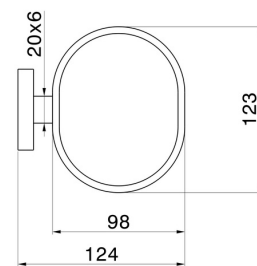

X-STEEL ACCESSORIES

73200X.59.064

Wall-mounted soap dish. White ceramic - finish PVD Brushed Gun Metal

PVD Brushed Gun Metal

FEATURES

Material

Resin

Installation

Wall mounted

TECHNICAL DRAWING

X-STEEL ACCESSORIES

73200X.59.064

Wall-mounted soap dish. White ceramic - finish PVD Brushed Gun Metal

AVAILABLE FINISHES

59.064

PVD Brushed Gun Metal