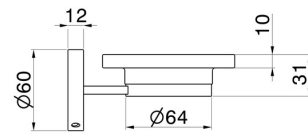

X-STEEL ACCESSORIES

73200X.59.067

Wall-mounted soap dish. White ceramic - finish PVD Brushed Copper Bronze

PVD Brushed Copper Bronze

FEATURES

Material
Installation

Resin
Wall mounted

TECHNICAL DRAWING