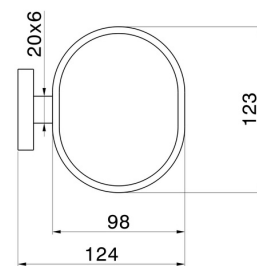

X-STEEL ACCESSORIES

73200X.59.067

Wall-mounted soap dish. White ceramic - finish PVD Brushed Copper Bronze

PVD Brushed Copper Bronze

FEATURES

Material
Installation

Resin
Wall mounted

TECHNICAL DRAWING

AR Preview
try it in your home

More Details
on our [website](#)

X-STEEL ACCESSORIES

73200X.59.067

Wall-mounted soap dish. White ceramic - finish PVD Brushed Copper Bronze

AVAILABLE FINISHES

59.067

PVD Brushed Copper Bronze