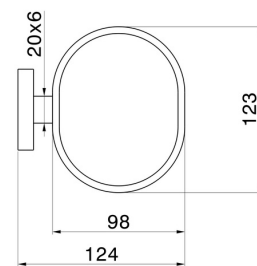

X-STEEL ACCESSORIES

73200X.59.097

Wall-mounted soap dish. White ceramic - finish PVD Brushed Gold

PVD Brushed Gold

FEATURES

Material

Resin

Installation

Wall mounted

TECHNICAL DRAWING

AR Preview
try it in your home

More Details
on our [website](#)

X-STEEL ACCESSORIES

73200X.59.097

Wall-mounted soap dish. White ceramic - finish PVD Brushed Gold

AVAILABLE FINISHES