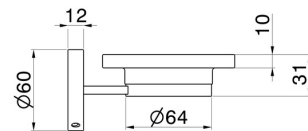

TECHNICAL DRAWING

AR Preview
try it in your home

More Details
on our [website](#)