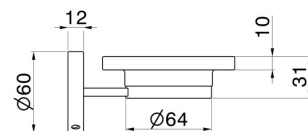

X-STEEL ACCESSORIES

73200X.59.098

Wall-mounted soap dish. White ceramic - finish PVD Brushed Pale Gold

PVD Brushed Pale Gold

FEATURES

Material
Installation

Resin
Wall mounted

TECHNICAL DRAWING