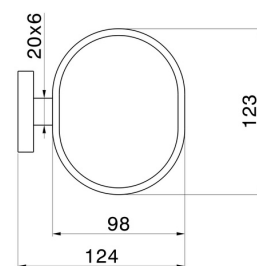

X-STEEL ACCESSORIES

73200X.59.098

Wall-mounted soap dish. White ceramic - finish PVD Brushed Pale Gold

PVD Brushed Pale Gold

FEATURES

Material
Installation

Resin
Wall mounted

TECHNICAL DRAWING

X-STEEL ACCESSORIES

73200X.59.098

Wall-mounted soap dish. White ceramic - finish PVD Brushed Pale Gold

AVAILABLE FINISHES

59.098

PVD Brushed Pale Gold

50.050

finish Stainless Steel