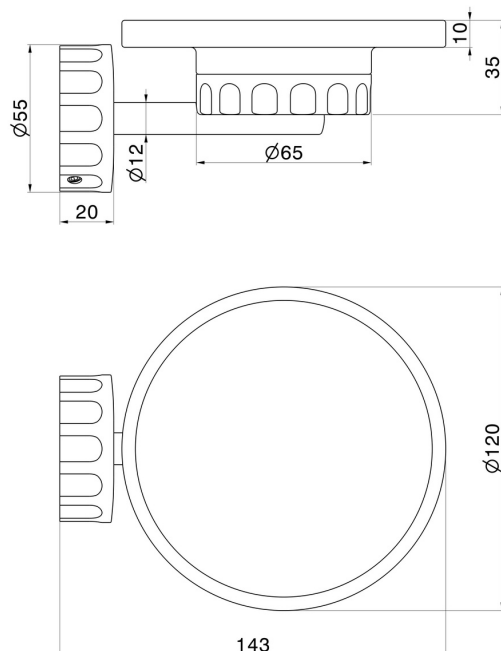

IONIKA ALLURE ACCESORIES

73700.01.014

Wall-mounted soap dish. White marble - finish Matt White

FEATURES

| | |
|--------------|---------------------|
| Material | Marble |
| Installation | Wall mounted |

TECHNICAL DRAWING

IONIKA ALLURE ACCESSORIES

73700.01.014

Wall-mounted soap dish. White marble - finish Matt White

AVAILABLE FINISHES

01.014

Matt White

01.093

finish Matt Black