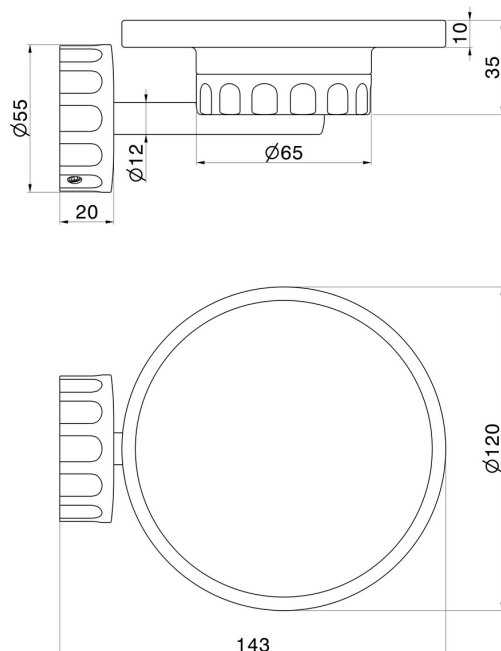

# IONIKA ALLURE ACCESORIES

73700.01.093

Wall-mounted soap dish. White marble - finish Matt Black

## TECHNICAL DRAWING