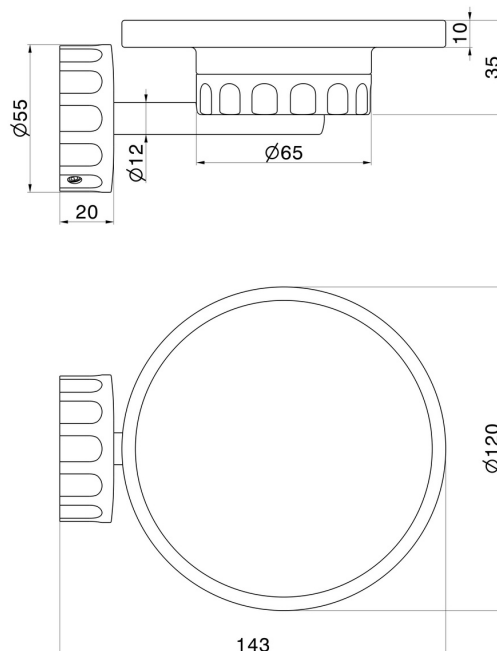

IONIKA ALLURE ACCESORIES

73700.21.018

Wall-mounted soap dish. White marble - finish Chrome

FEATURES

Material	Marble
Installation	Wall mounted

TECHNICAL DRAWING

IONIKA ALLURE ACCESORIES

73700.21.018

Wall-mounted soap dish. White marble - finish Chrome

AVAILABLE FINISHES

21.018

Chrome

01.014

finish Matt White

01.093

finish Matt Black