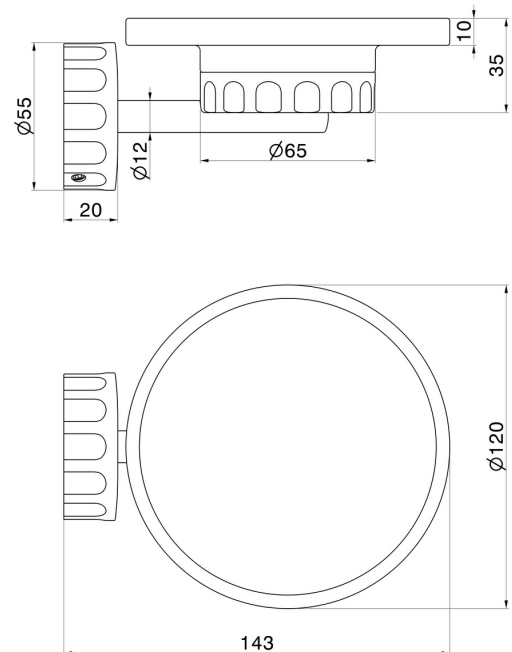

IONIKA ALLURE ACCESORIES

73700.59.066

Wall-mounted soap dish. White marble - finish PVD Brushed steel

PVD Brushed steel

FEATURES

Material	Marble
Installation	Wall mounted

TECHNICAL DRAWING

IONIKA ALLURE ACCESORIES

73700.59.066

Wall-mounted soap dish. White marble - finish PVD Brushed steel

AVAILABLE FINISHES

59.066

PVD Brushed steel

01.014

finish Matt White

01.093