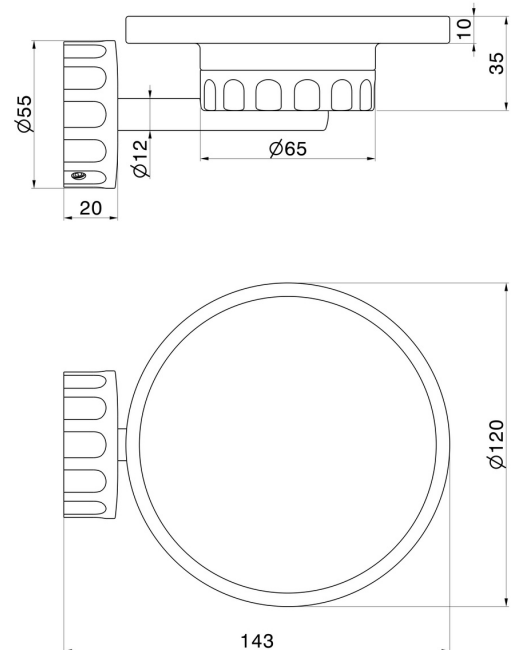

IONIKA ALLURE ACCESORIES

73700.59.067

Wall-mounted soap dish. White marble - finish PVD Brushed
Copper Bronze

PVD Brushed Copper Bronze

FEATURES

Material	Marble
Installation	Wall mounted

TECHNICAL DRAWING

IONIKA ALLURE ACCESORIES

73700.59.067

Wall-mounted soap dish. White marble - finish PVD Brushed Copper Bronze

AVAILABLE FINISHES

59.067

PVD Brushed Copper Bronze

01.014

finish Matt White

01.093