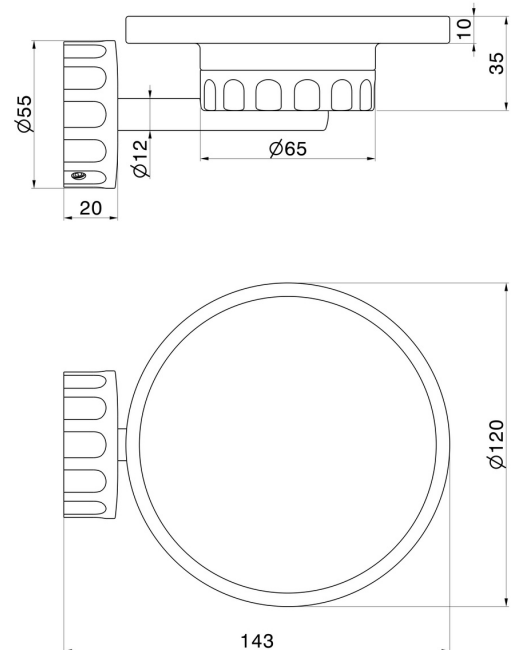

# IONIKA ALLURE ACCESORIES

73700.59.098

Wall-mounted soap dish. White marble - finish PVD Brushed  
Pale Gold

PVD Brushed Pale Gold

## TECHNICAL DRAWING