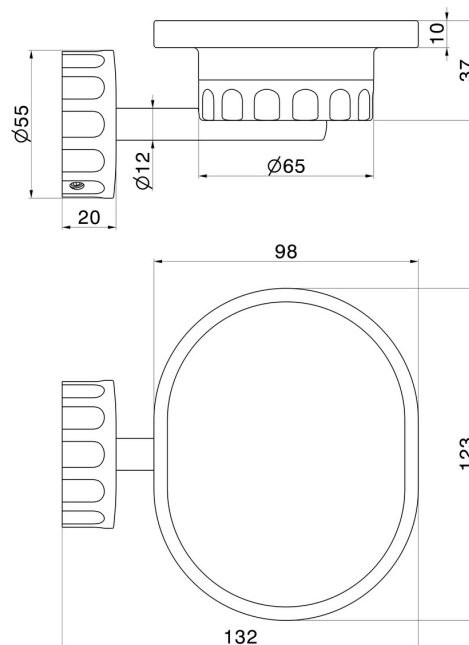

IONIKA ACCESSORIES

73500.01.014

Wall-mounted soap dish. White resin - finish Matt White

FEATURES

Material

Resin

Installation

Wall mounted

TECHNICAL DRAWING

IONIKA ACCESSORIES

73500.01.014

Wall-mounted soap dish. White resin - finish Matt White

AVAILABLE FINISHES

01.014

Matt White

01.093