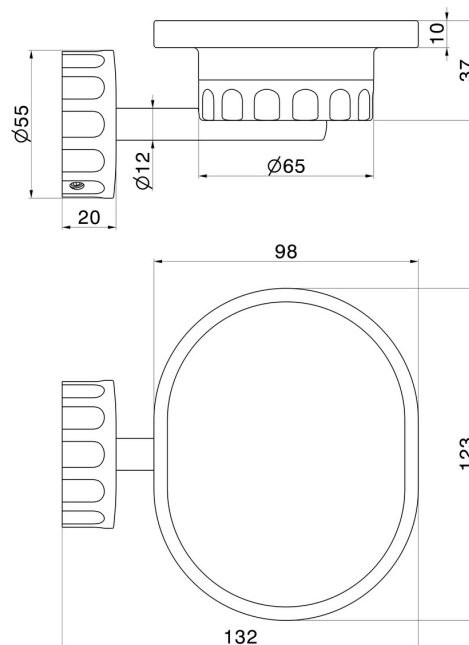

# IONIKA ACCESSORIES

73500.01.093

Wall-mounted soap dish. White resin - finish Matt Black

## FEATURES

---

Material

**Resin**

Installation

**Wall mounted**

## TECHNICAL DRAWING

---