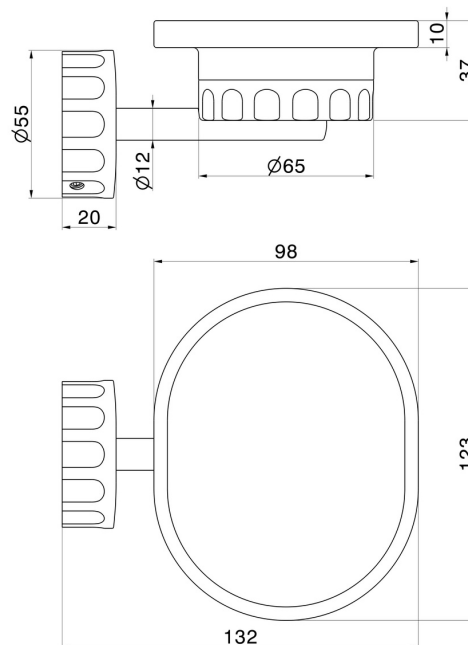

IONIKA ACCESSORIES

73500.21.018

Wall-mounted soap dish. White resin - finish Chrome

Chrome

FEATURES

Material

Resin

Installation

Wall mounted

TECHNICAL DRAWING

IONIKA ACCESSORIES

73500.21.018

Wall-mounted soap dish. White resin - finish Chrome

AVAILABLE FINISHES

21.018

Chrome