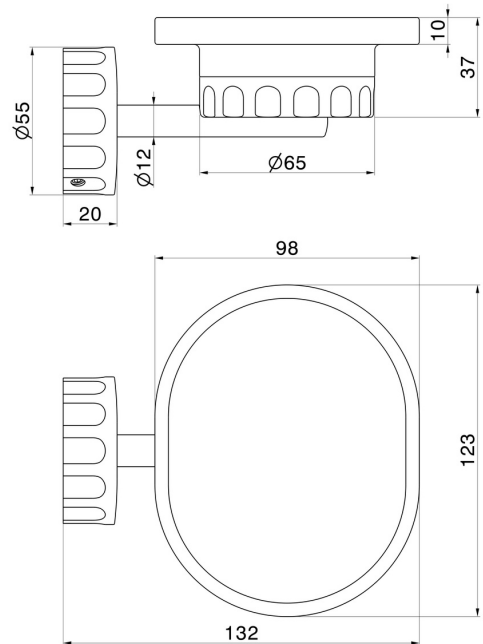

IONIKA ACCESSORIES

73500.59.064

Wall-mounted soap dish. White resin - finish PVD Brushed Gun Metal

PVD Brushed Gun Metal

FEATURES

Material
Installation

Resin
Wall mounted

TECHNICAL DRAWING

IONIKA ACCESSORIES

73500.59.064

Wall-mounted soap dish. White resin - finish PVD Brushed Gun Metal

AVAILABLE FINISHES

59.064

PVD Brushed Gun Metal

01.014

finish Matt White