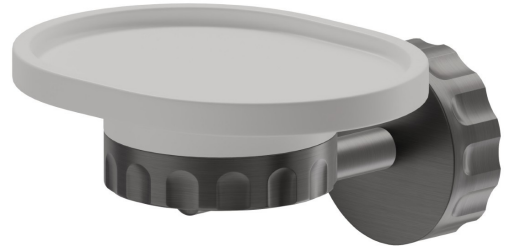

IONIKA ACCESSORIES

73500.59.064

Wall-mounted soap dish. White resin - finish PVD Brushed Gun Metal

PVD Brushed Gun Metal

FEATURES

Material
Installation

Resin
Wall mounted

TECHNICAL DRAWING

IONIKA ACCESSORIES

73500.59.064

Wall-mounted soap dish. White resin - finish PVD Brushed Gun Metal

AVAILABLE FINISHES

59.064

PVD Brushed Gun Metal

01.014

finish Matt White

01.093

finish Matt Black

21.018

finish Chrome

59.066

finish PVD Brushed steel

59.067

finish PVD Brushed Copper Bronze

59.098

finish PVD Brushed Pale Gold

61.020

finish PVD Glossy Gold