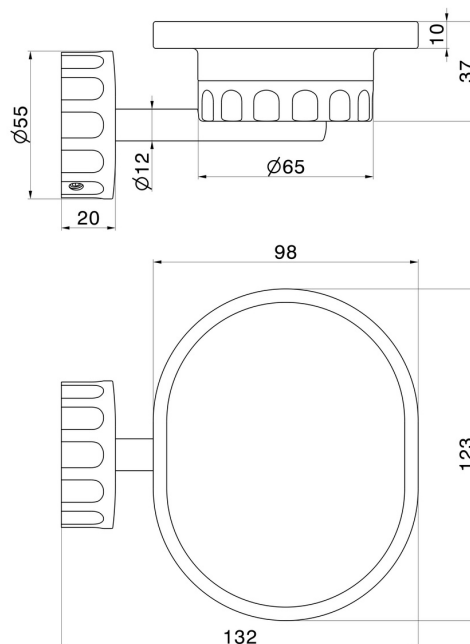

IONIKA ACCESSORIES

73500.59.066

Wall-mounted soap dish. White resin - finish PVD Brushed steel

PVD Brushed steel

FEATURES

Material
Installation

Resin
Wall mounted

TECHNICAL DRAWING

IONIKA ACCESSORIES

73500.59.066

Wall-mounted soap dish. White resin - finish PVD Brushed steel

AVAILABLE FINISHES

59.066

PVD Brushed steel

01.014

finish Matt White