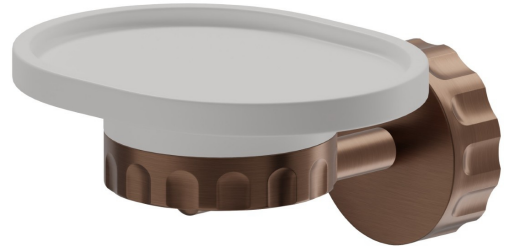

# IONIKA ACCESSORIES

73500.59.067

Wall-mounted soap dish. White resin - finish PVD Brushed Copper Bronze

PVD Brushed Copper Bronze

## FEATURES

Material  
Installation

**Resin**  
**Wall mounted**

## IONIKA ACCESSORIES

**73500.59.067**

Wall-mounted soap dish. White resin - finish PVD Brushed Copper Bronze

**61.020**

finish PVD Glossy Gold