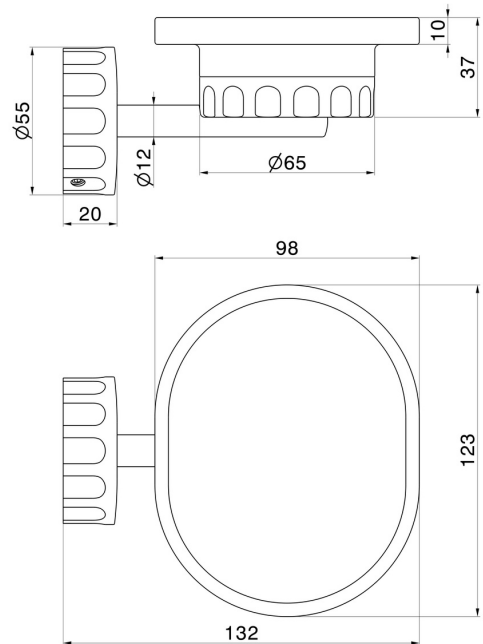

# IONIKA ACCESSORIES

73500.59.067

Wall-mounted soap dish. White resin - finish PVD Brushed Copper Bronze

PVD Brushed Copper Bronze

## TECHNICAL DRAWING

## IONIKA ACCESSORIES

**73500.59.067**

Wall-mounted soap dish. White resin - finish PVD Brushed Copper Bronze