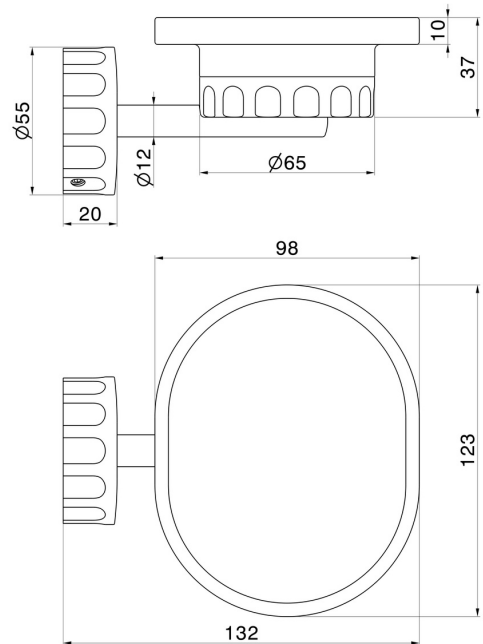

# IONIKA ACCESSORIES

**73500.59.098**

Wall-mounted soap dish. White resin - finish PVD Brushed Pale Gold

PVD Brushed Pale Gold

## TECHNICAL DRAWING

## IONIKA ACCESSORIES

**73500.59.098**

Wall-mounted soap dish. White resin - finish PVD Brushed Pale Gold