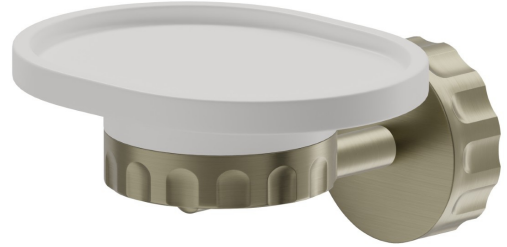

# IONIKA ACCESSORIES

**73500.59.098**

Wall-mounted soap dish. White resin - finish PVD Brushed Pale Gold

PVD Brushed Pale Gold

## FEATURES

Material  
Installation

**Resin**  
**Wall mounted**

## IONIKA ACCESSORIES

**73500.59.098**

Wall-mounted soap dish. White resin - finish PVD Brushed Pale Gold

**61.020**

finish PVD Glossy Gold