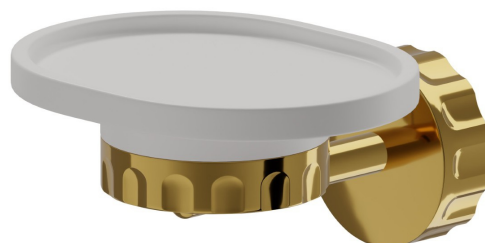

IONIKA ACCESSORIES

73500.61.020

Wall-mounted soap dish. White resin - finish PVD Glossy Gold

FEATURES

Material

Resin

Installation

Wall mounted

TECHNICAL DRAWING

IONIKA ACCESSORIES

73500.61.020

Wall-mounted soap dish. White resin - finish PVD Glossy Gold

AVAILABLE FINISHES

61.020

PVD Glossy Gold

01.014

finish Matt White

01.093

finish Matt Black

21.018

finish Chrome

59.064

finish PVD Brushed Gun Metal

59.066

finish PVD Brushed steel

59.067

finish PVD Brushed Copper Bronze

59.098

finish PVD Brushed Pale Gold