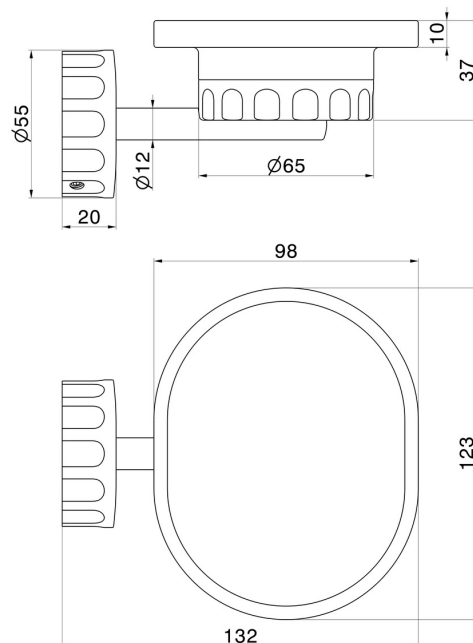

IONIKA ACCESSORIES

73500.61.020

Wall-mounted soap dish. White resin - finish PVD Glossy Gold

FEATURES

Material

Resin

Installation

Wall mounted

TECHNICAL DRAWING

IONIKA ACCESSORIES

73500.61.020

Wall-mounted soap dish. White resin - finish PVD Glossy Gold

AVAILABLE FINISHES

61.020

PVD Glossy Gold

01.014