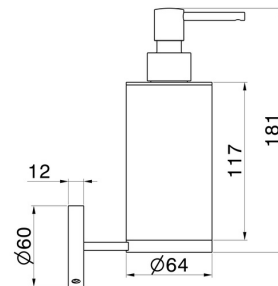

X-STEEL ACCESSORIES

73209X.50.050

Wall-mounted soap dispenser - finish Stainless Steel

Stainless Steel

FEATURES

Installation

Wall mounted

TECHNICAL DRAWING