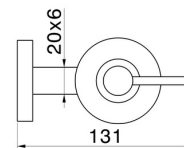

X-STEEL ACCESSORIES

73209X.50.050

Wall-mounted soap dispenser - finish Stainless Steel

Stainless Steel

FEATURES

Installation

Wall mounted

TECHNICAL DRAWING