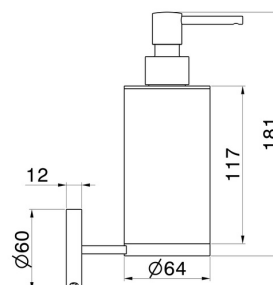

X-STEEL ACCESSORIES

73209X.59.064

Wall-mounted soap dispenser - finish PVD Brushed Gun Metal

PVD Brushed Gun Metal

FEATURES

Installation

Wall mounted

TECHNICAL DRAWING

AR Preview
try it in your home

More Details
on our [website](#)

X-STEEL ACCESSORIES

73209X.59.064

Wall-mounted soap dispenser - finish PVD Brushed Gun Metal

AVAILABLE FINISHES

59.064

PVD Brushed Gun Metal