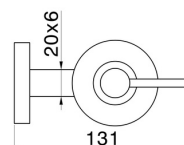

X-STEEL ACCESSORIES

73209X.59.064

Wall-mounted soap dispenser - finish PVD Brushed Gun Metal

PVD Brushed Gun Metal

FEATURES

Installation

Wall mounted

TECHNICAL DRAWING