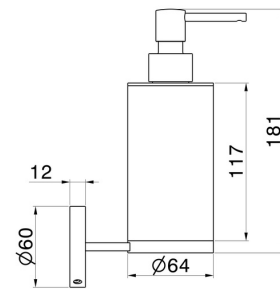

## TECHNICAL DRAWING

---

**X-STEEL ACCESSORIES**

**73209X.59.067**

Wall-mounted soap dispenser - finish PVD Brushed Copper Bronze

**AVAILABLE FINISHES**

---

**59.067**