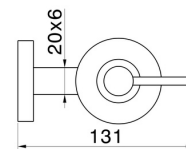

## TECHNICAL DRAWING

---

**X-STEEL ACCESSORIES**

**73209X.59.067**

Wall-mounted soap dispenser - finish PVD Brushed Copper Bronze

**AVAILABLE FINISHES**

---

**59.067**