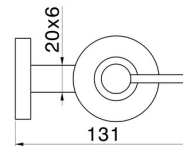

X-STEEL ACCESSORIES

73209X.59.097

Wall-mounted soap dispenser - finish PVD Brushed Gold

PVD Brushed Gold

FEATURES

Installation

Wall mounted

TECHNICAL DRAWING