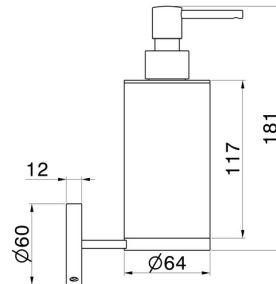

X-STEEL ACCESSORIES

73209X.59.097

Wall-mounted soap dispenser - finish PVD Brushed Gold

PVD Brushed Gold

FEATURES

Installation

Wall mounted

TECHNICAL DRAWING

AR Preview
try it in your home

More Details
on our [website](#)

X-STEEL ACCESSORIES

73209X.59.097

Wall-mounted soap dispenser - finish PVD Brushed Gold

AVAILABLE FINISHES

59.097

PVD Brushed Gold