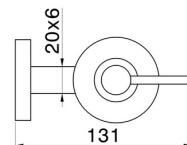

TECHNICAL DRAWING

AR Preview
try it in your home

More Details
on our [website](#)