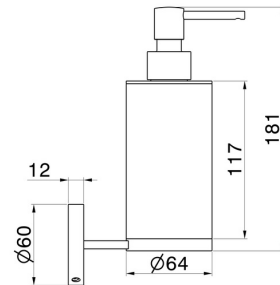

TECHNICAL DRAWING

AR Preview
try it in your home

More Details
on our [website](#)