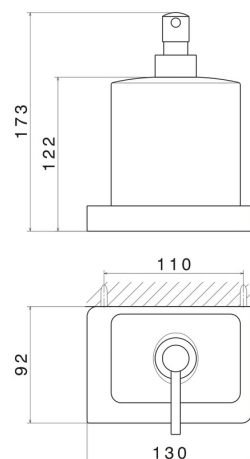

SQUARE ACCESSORIES

62911.01.014

Wall-mounted soap dispenser. Black ceramic - finish Matt White

FEATURES

Material	Ceramic
Installation	Wall mounted

TECHNICAL DRAWING

SQUARE ACCESSORIES

62911.01.014

Wall-mounted soap dispenser. Black ceramic - finish Matt White

AVAILABLE FINISHES

01.014

Matt White

01.093

finish Matt Black

21.018

finish Chrome