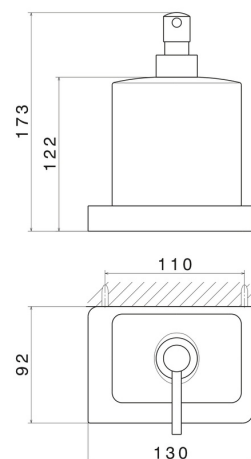

## SQUARE ACCESSORIES

**62911.58.061**

Wall-mounted soap dispenser. Black ceramic - finish PVD  
Copper Bronze

PVD Copper Bronze

### TECHNICAL DRAWING

---