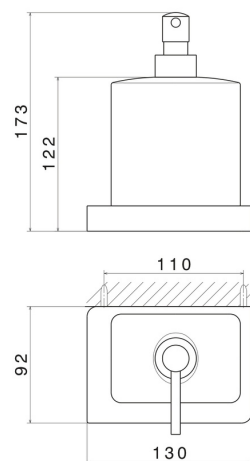

SQUARE ACCESSORIES

62911.58.063

Wall-mounted soap dispenser. Black ceramic - finish PVD Gun Metal

PVD Gun Metal

FEATURES

Material
Installation

Ceramic
Wall mounted

TECHNICAL DRAWING

SQUARE ACCESSORIES

62911.58.063

Wall-mounted soap dispenser. Black ceramic - finish PVD Gun Metal

AVAILABLE FINISHES

58.063

PVD Gun Metal

01.014

finish Matt White