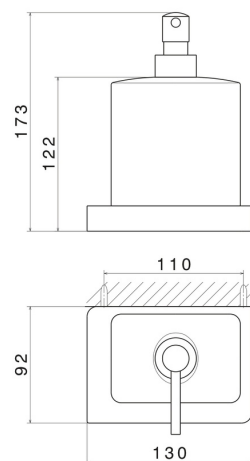

SQUARE ACCESSORIES

62911.59.064

Wall-mounted soap dispenser. Black ceramic - finish PVD
Brushed Gun Metal

PVD Brushed Gun Metal

FEATURES

Material	Ceramic
Installation	Wall mounted

TECHNICAL DRAWING

SQUARE ACCESSORIES

62911.59.064

Wall-mounted soap dispenser. Black ceramic - finish PVD Brushed Gun Metal

AVAILABLE FINISHES

59.064

PVD Brushed Gun Metal

01.014

finish Matt White

01.093