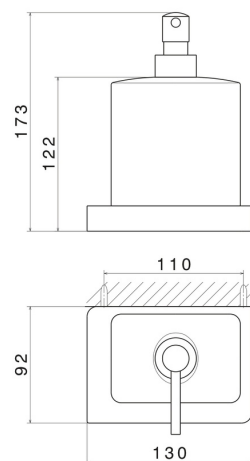

SQUARE ACCESSORIES

62911.59.067

Wall-mounted soap dispenser. Black ceramic - finish PVD
Brushed Copper Bronze

PVD Brushed Copper Bronze

FEATURES

Material	Ceramic
Installation	Wall mounted

TECHNICAL DRAWING

SQUARE ACCESSORIES

62911.59.067

Wall-mounted soap dispenser. Black ceramic - finish PVD Brushed Copper Bronze

AVAILABLE FINISHES

59.067

PVD Brushed Copper Bronze

01.014

finish Matt White

01.093