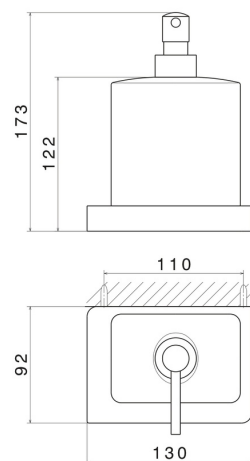

SQUARE ACCESSORIES

62911.59.097

Wall-mounted soap dispenser. Black ceramic - finish PVD
Brushed Gold

PVD Brushed Gold

FEATURES

Material	Ceramic
Installation	Wall mounted

TECHNICAL DRAWING

SQUARE ACCESSORIES

62911.59.097

Wall-mounted soap dispenser. Black ceramic - finish PVD Brushed Gold

AVAILABLE FINISHES

59.097

PVD Brushed Gold

01.014

finish Matt White

01.093