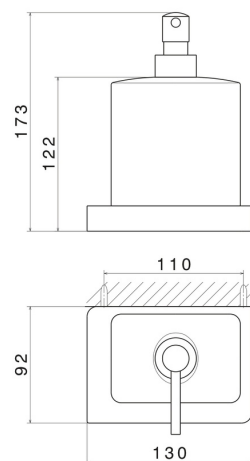

SQUARE ACCESSORIES

62911.61.020

Wall-mounted soap dispenser. Black ceramic - finish PVD
Glossy Gold

PVD Glossy Gold

FEATURES

Material	Ceramic
Installation	Wall mounted

TECHNICAL DRAWING

SQUARE ACCESSORIES

62911.61.020

Wall-mounted soap dispenser. Black ceramic - finish PVD Glossy Gold

AVAILABLE FINISHES

61.020

PVD Glossy Gold

01.014

finish Matt White

01.093