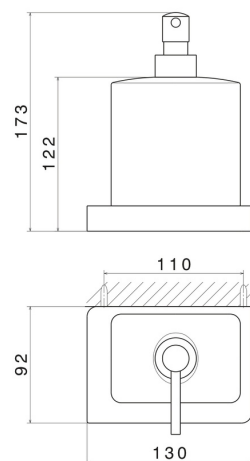

SQUARE ACCESSORIES

62911.M0.070

Wall-mounted soap dispenser. Black ceramic - finish Titanium Satin

Titanium Satin

FEATURES

Material
Installation

Ceramic
Wall mounted

TECHNICAL DRAWING

SQUARE ACCESSORIES

62911.M0.070

Wall-mounted soap dispenser. Black ceramic - finish Titanium Satin

AVAILABLE FINISHES

M0.070

Titanium Satin

01.014

finish Matt White