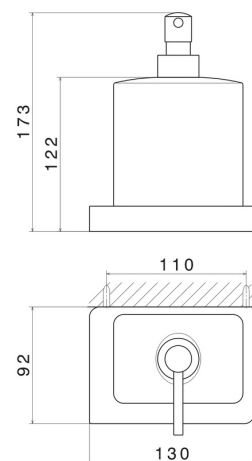

SQUARE ACCESSORIES

62911.M0.071

Wall-mounted soap dispenser. Black ceramic - finish Gold Satin

FEATURES

Material	Ceramic
Installation	Wall mounted

TECHNICAL DRAWING

SQUARE ACCESSORIES

62911.M0.071