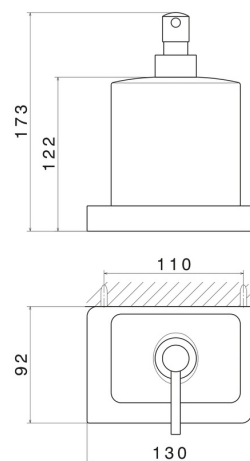

SQUARE ACCESSORIES

62911.M0.072

Wall-mounted soap dispenser. Black ceramic - finish Copper Satin

FEATURES

Material	Ceramic
Installation	Wall mounted

TECHNICAL DRAWING

SQUARE ACCESSORIES

62911.M0.072