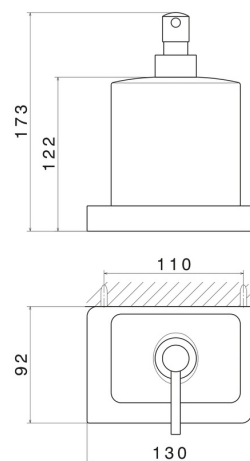

SQUARE ACCESSORIES

62911.M0.075

Wall-mounted soap dispenser. Black ceramic - finish Copper Glossy

FEATURES

Material	Ceramic
Installation	Wall mounted

TECHNICAL DRAWING

SQUARE ACCESSORIES

62911.M0.075