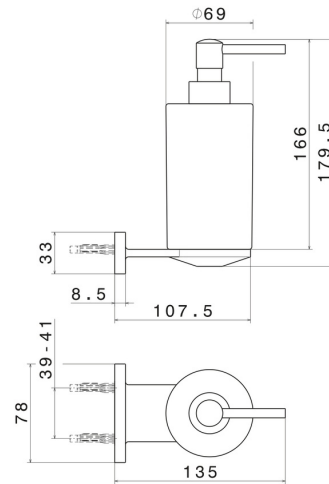

ROUND ACCESSORIES

67211.01.014

Wall-mounted soap dispenser. Black ceramic - finish Matt White

FEATURES

Material	Ceramic
Installation	Wall mounted

TECHNICAL DRAWING

AR Preview
try it in your home

More Details
on our [website](#)

ROUND ACCESSORIES

67211.01.014

Wall-mounted soap dispenser. Black ceramic - finish Matt White

AVAILABLE FINISHES

01.014

Matt White

01.093

finish Matt Black