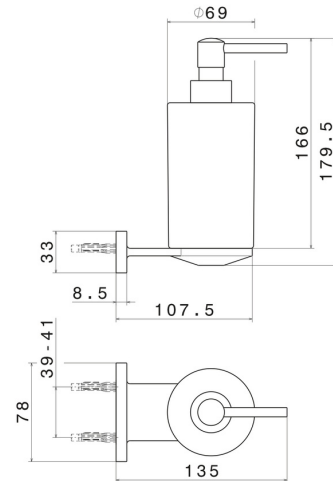

ROUND ACCESSORIES

67211.01.093

Wall-mounted soap dispenser. Black ceramic - finish Matt Black

FEATURES

Material	Ceramic
Installation	Wall mounted

TECHNICAL DRAWING

AR Preview
try it in your home

More Details
on our [website](#)