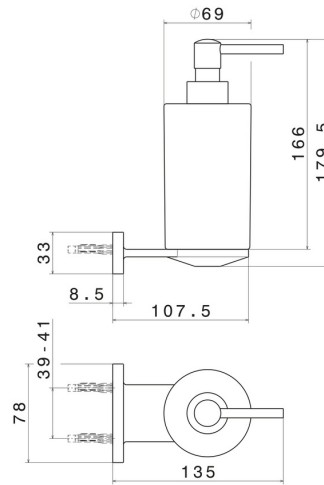

ROUND ACCESSORIES

67211.21.018

Wall-mounted soap dispenser. Black ceramic - finish Chrome

FEATURES

Material **Ceramic**
Installation **Wall mounted**

TECHNICAL DRAWING

AR Preview
try it in your home

More Details
on our [website](#)

ROUND ACCESSORIES

67211.21.018

Wall-mounted soap dispenser. Black ceramic - finish Chrome

AVAILABLE FINISHES

21.018

Chrome

01.014

finish Matt White