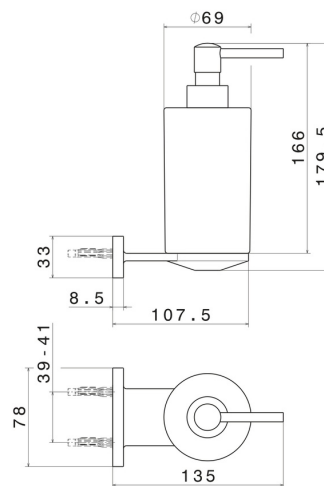

## ROUND ACCESSORIES

**67211.47.083**

Wall-mounted soap dispenser. Black ceramic - finish Groove Bronze

Groove Bronze

### TECHNICAL DRAWING

---

## ROUND ACCESSORIES

**67211.47.083**

Wall-mounted soap dispenser. Black ceramic - finish Groove Bronze