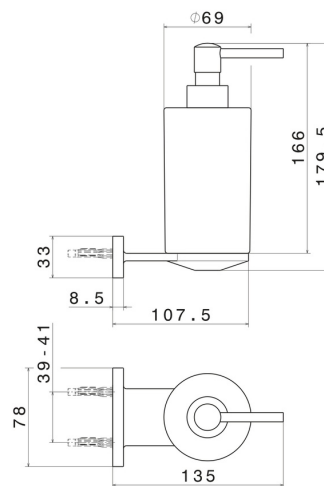

ROUND ACCESSORIES

67211.58.061

Wall-mounted soap dispenser. Black ceramic - finish PVD
Copper Bronze

PVD Copper Bronze

FEATURES

Material	Ceramic
Installation	Wall mounted

TECHNICAL DRAWING

ROUND ACCESSORIES

67211.58.061

Wall-mounted soap dispenser. Black ceramic - finish PVD Copper Bronze

AVAILABLE FINISHES

58.061

PVD Copper Bronze

01.014

finish Matt White

01.093