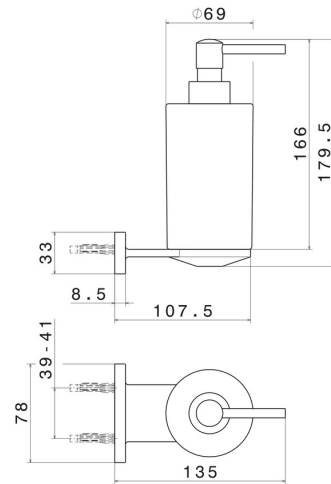

ROUND ACCESSORIES

67211.58.063

Wall-mounted soap dispenser. Black ceramic - finish PVD Gun Metal

PVD Gun Metal

FEATURES

Material	Ceramic
Installation	Wall mounted

TECHNICAL DRAWING

ROUND ACCESSORIES

67211.58.063

Wall-mounted soap dispenser. Black ceramic - finish PVD Gun Metal

AVAILABLE FINISHES

58.063

PVD Gun Metal

01.014

finish Matt White

01.093