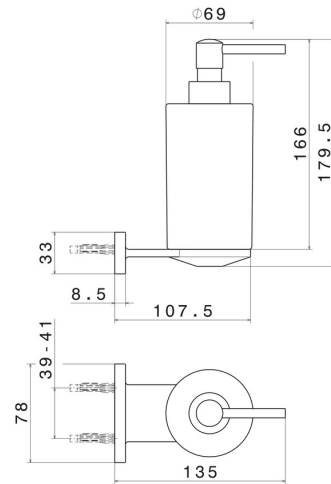

ROUND ACCESSORIES

67211.59.067

Wall-mounted soap dispenser. Black ceramic - finish PVD
Brushed Copper Bronze

PVD Brushed Copper Bronze

FEATURES

Material	Ceramic
Installation	Wall mounted

TECHNICAL DRAWING

AR Preview
try it in your home

More Details
on our [website](#)

ROUND ACCESSORIES

67211.59.067

Wall-mounted soap dispenser. Black ceramic - finish PVD Brushed Copper Bronze

AVAILABLE FINISHES

59.067

PVD Brushed Copper Bronze

01.014