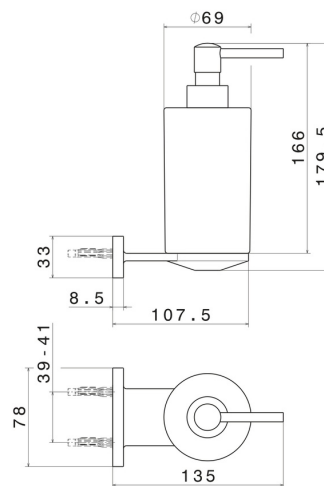

## ROUND ACCESSORIES

67211.59.097

Wall-mounted soap dispenser. Black ceramic - finish PVD  
Brushed Gold

PVD Brushed Gold

### TECHNICAL DRAWING

---

## ROUND ACCESSORIES

**67211.59.097**

Wall-mounted soap dispenser. Black ceramic - finish PVD Brushed Gold