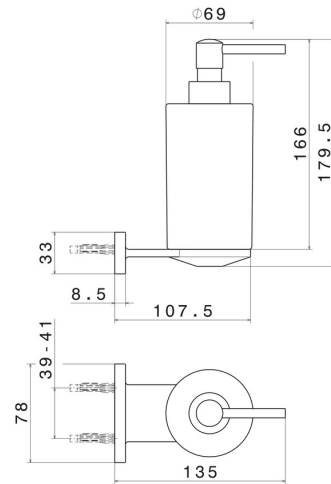

ROUND ACCESSORIES

67211.59.098

Wall-mounted soap dispenser. Black ceramic - finish PVD
Brushed Pale Gold

PVD Brushed Pale Gold

FEATURES

Material	Ceramic
Installation	Wall mounted

TECHNICAL DRAWING

ROUND ACCESSORIES

67211.59.098

Wall-mounted soap dispenser. Black ceramic - finish PVD Brushed Pale Gold

AVAILABLE FINISHES

59.098

PVD Brushed Pale Gold

01.014

finish Matt White

01.093