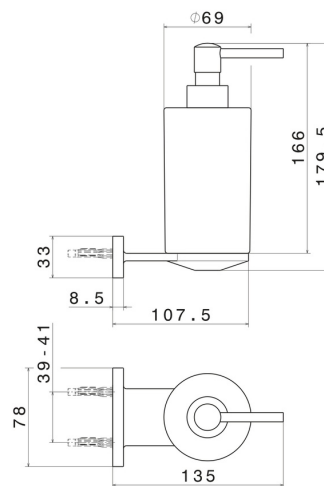

ROUND ACCESSORIES

67211.61.020

Wall-mounted soap dispenser. Black ceramic - finish PVD
Glossy Gold

PVD Glossy Gold

FEATURES

Material	Ceramic
Installation	Wall mounted

TECHNICAL DRAWING

ROUND ACCESSORIES

67211.61.020

Wall-mounted soap dispenser. Black ceramic - finish PVD Glossy Gold

AVAILABLE FINISHES

61.020

PVD Glossy Gold

01.014

finish Matt White

01.093