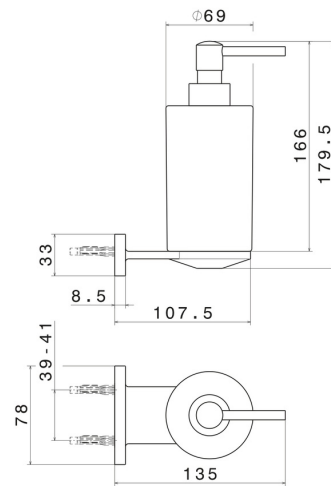

# ROUND ACCESSORIES

**67211.M0.070**

Wall-mounted soap dispenser. Black ceramic - finish Titanium Satin

## TECHNICAL DRAWING