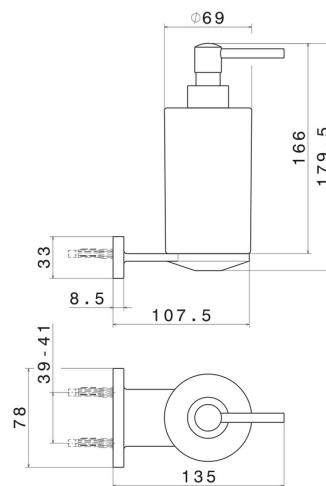

## ROUND ACCESSORIES

67211.M0.071

Wall-mounted soap dispenser. Black ceramic - finish Gold Satin

### TECHNICAL DRAWING

---